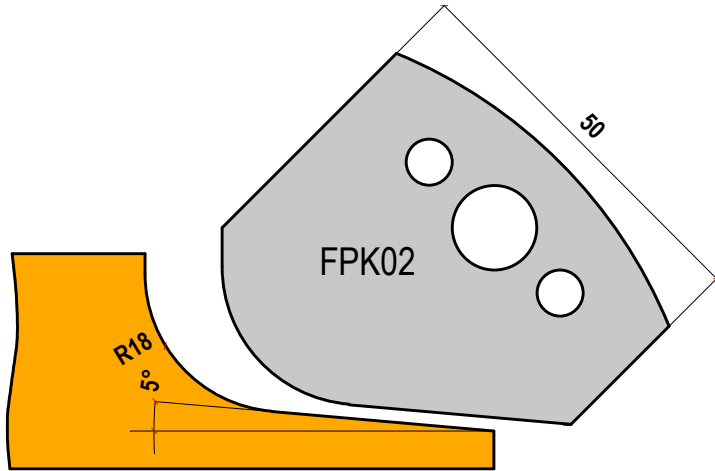

CUTTER HEAD FOR MANUAL FEED ACCORDING TO EUROPEAN RULE 847-1. LIGHT ALLOY BODY ; IT IS SUPPLIED WITH ONE PAIR PROFILED KNIVES AND LIMITERS. THE PROFILE CAN BE CHOSEN BETWEEN THE ONE OF THE NEXT PAGE.

106

MAN

Codice	D.	B.	d.	Z+L	n
	mm.	mm.	mm.		rpm
106 16	160	50	30	2+2	

FORI A RICHIESTA mm 31.75-35
BORES ON REQUEST

RICAMBI
SPARE PARTS

COLTELLI
KNIVES

LIMITATORI
LIMITERS

FPK00	FPL00
FPK01	FPL01
FPK02	FPL02
FPK03	FPL03
FPK04	FPL04
FPK05	FPL05
FPK06	FPL06

COLTELLI PROFILATI PER TESTA 106

**TUTTI I PROFILI INDICATI SI POSSONO
MONTARE SULLA TESTA TIPO 106**

*ALL ABOVE PROFILES CAN BE FITTED
ON THE HEAD TYPE 106.*