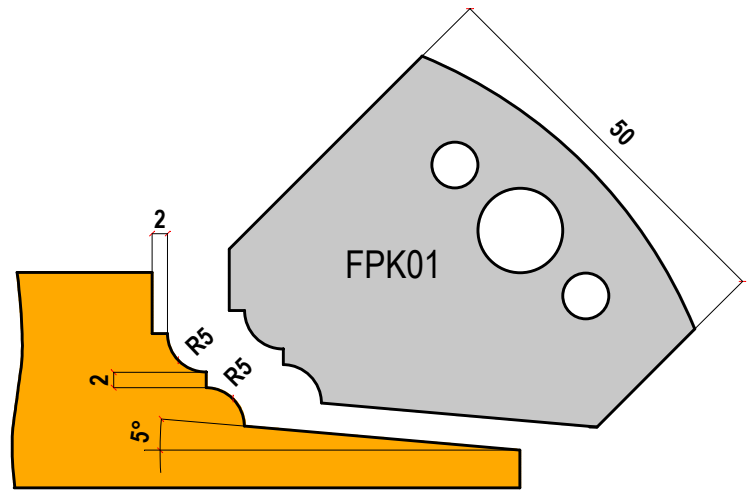

COLTELLI PROFILATI PER TESTA 106

**TUTTI I PROFILI INDICATI SI POSSONO
MONTARE SULLA TESTA TIPO 106**

*ALL ABOVE PROFILES CAN BE FITTED
ON THE HEAD TYPE 106.*